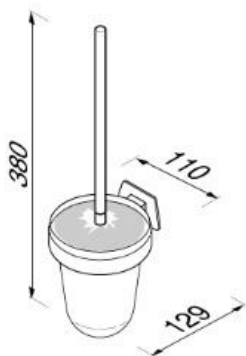

## Standard collection

915117

Toilet brush holder

Toilet brush holder wall mounted

- Material: chrome plated brass
- Concealed fixing
- Guarantee: 12 years

Also available with black brush 915117-06

- 380x110x129 mm